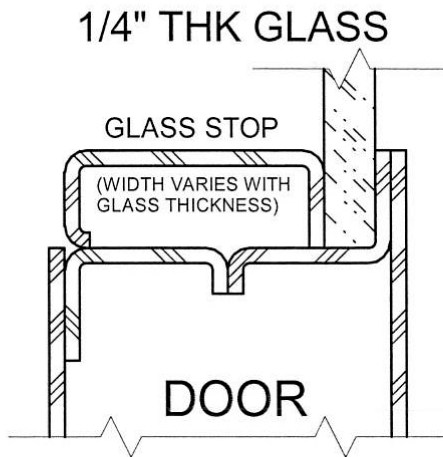

Lite Kits

- **Integral Lite Kits**
 - **1/4" to 1" Glass**

- **Cut out only provided with inside channel.**
 - **Dealer to provide manufactured Lite Kit.**

Cut out Only