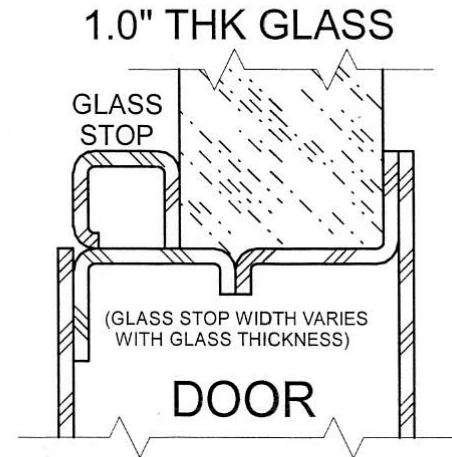

Lite Kits

- **Integral Lite Kits**
 - **1/4" to 1" Glass**

- **Cut out only provided with inside channel.**
 - **Dealer to provide manufactured Lite Kit.**

Cut out Only